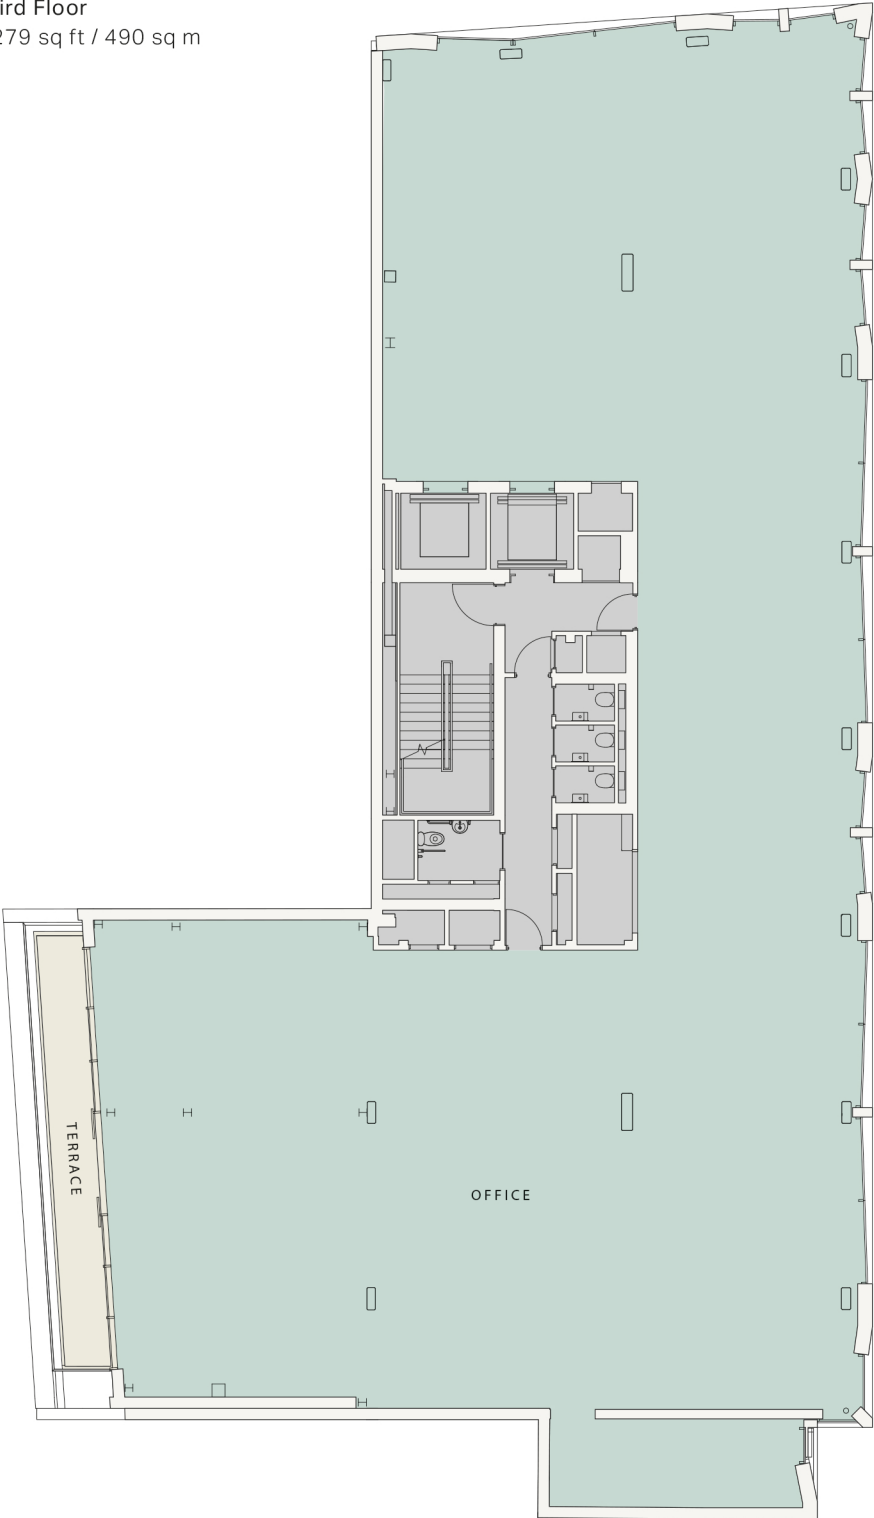

Third Floor
5,279 sq ft / 490 sq m

Third Floor
TRADITIONAL LAYOUT
5,279 sq ft / 490 sq m

Total Headcount 66
Occupancy ratio 1:8 sq m

Third Floor
AGILE LAYOUT
5,279 sq ft / 490 sq m

Total Headcount 61
Occupancy ratio 1:8 sq m