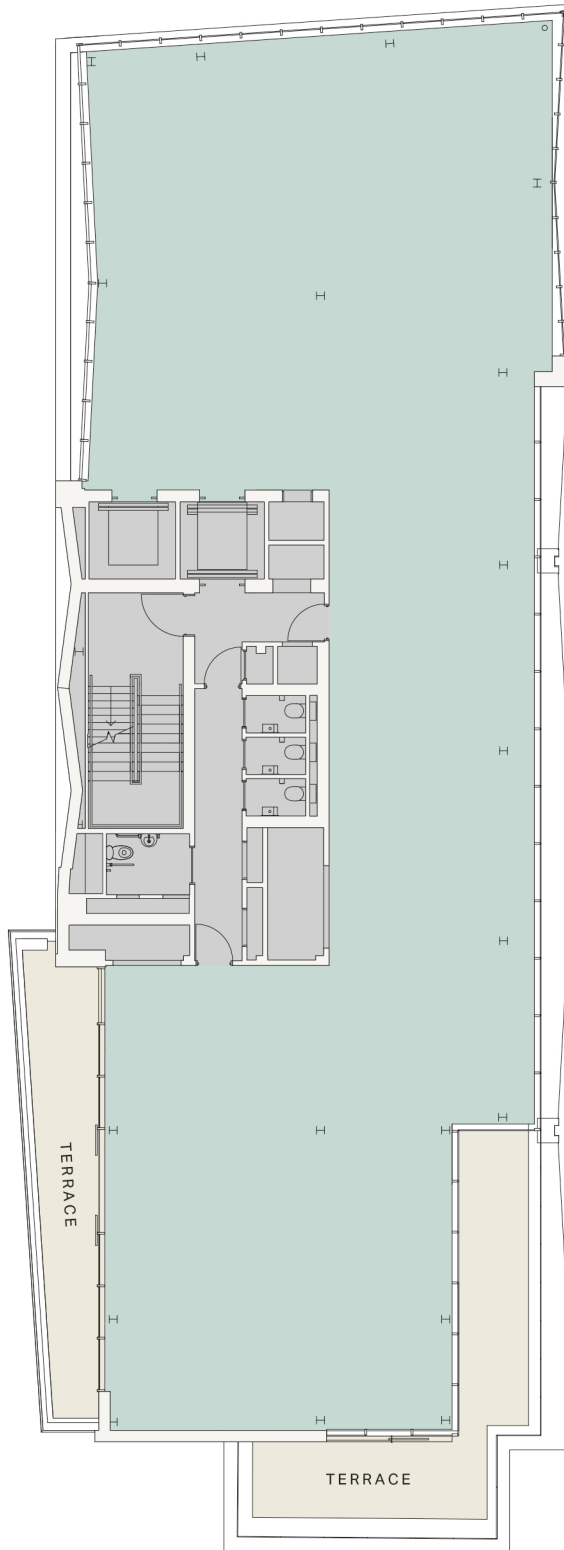

Seventh Floor
3,515 sq ft / 327 sq m

Seventh Floor
LOW DENSITY LAYOUT
3,515 sq ft / 327 sq m

Total Headcount 23
Occupancy ratio 1:14 sq m

Seventh Floor
HIGH DENSITY LAYOUT
3,515 sq ft / 327 sq m

Total Headcount 40
Occupancy ratio 1:8 sq m