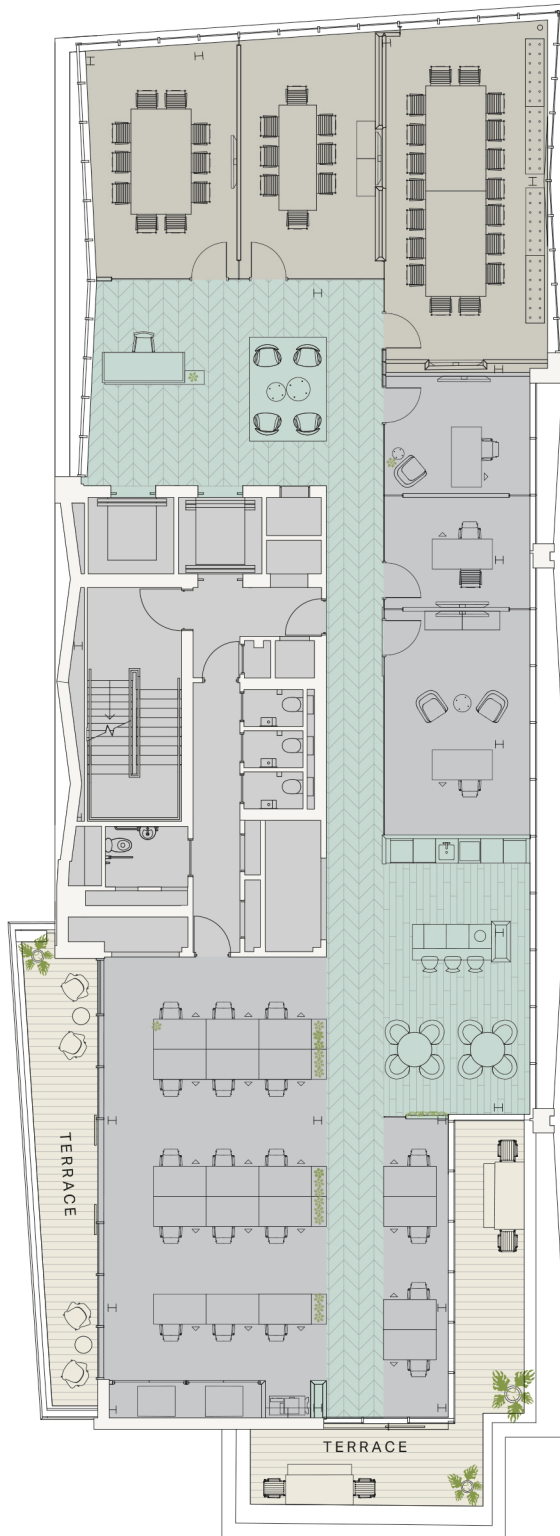

Seventh Floor
3,515 sq ft / 327 sq m

Seventh Floor
LOW DENSITY LAYOUT
3,515 sq ft / 327 sq m

Total Headcount 23
Occupancy ratio 1:14 sq m

Seventh Floor
HIGH DENSITY LAYOUT
3,515 sq ft / 327 sq m

Total Headcount 40
Occupancy ratio 1:8 sq m